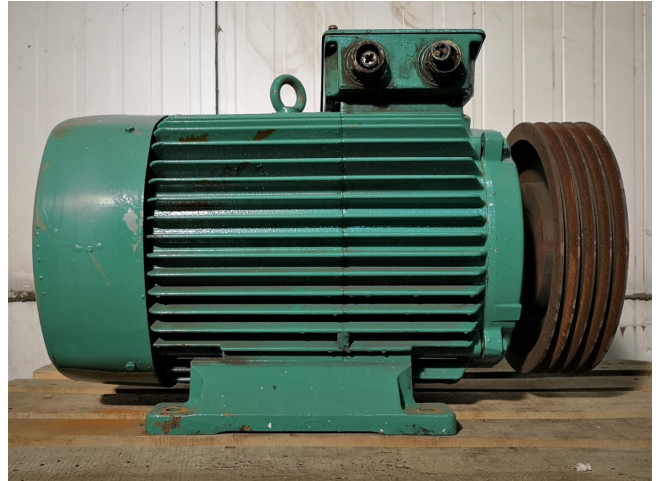

# VEM Motors KMER 225 M4

## Specifications

Brand	VEM Motors
Type	KMER 225 M4
kW	45
RPM	1465
Size & Weight	740x360x530 300kg
50 Hz / 60 Hz	50Hz
Stock	1

### Used VEM Motors KMER 225 M4

Used electromotor from VEM Motors, type KMER 225 M4 with 45kW and 1465RPM at 50Hz. Sizes: 740x360x530 mm (LxWxH).